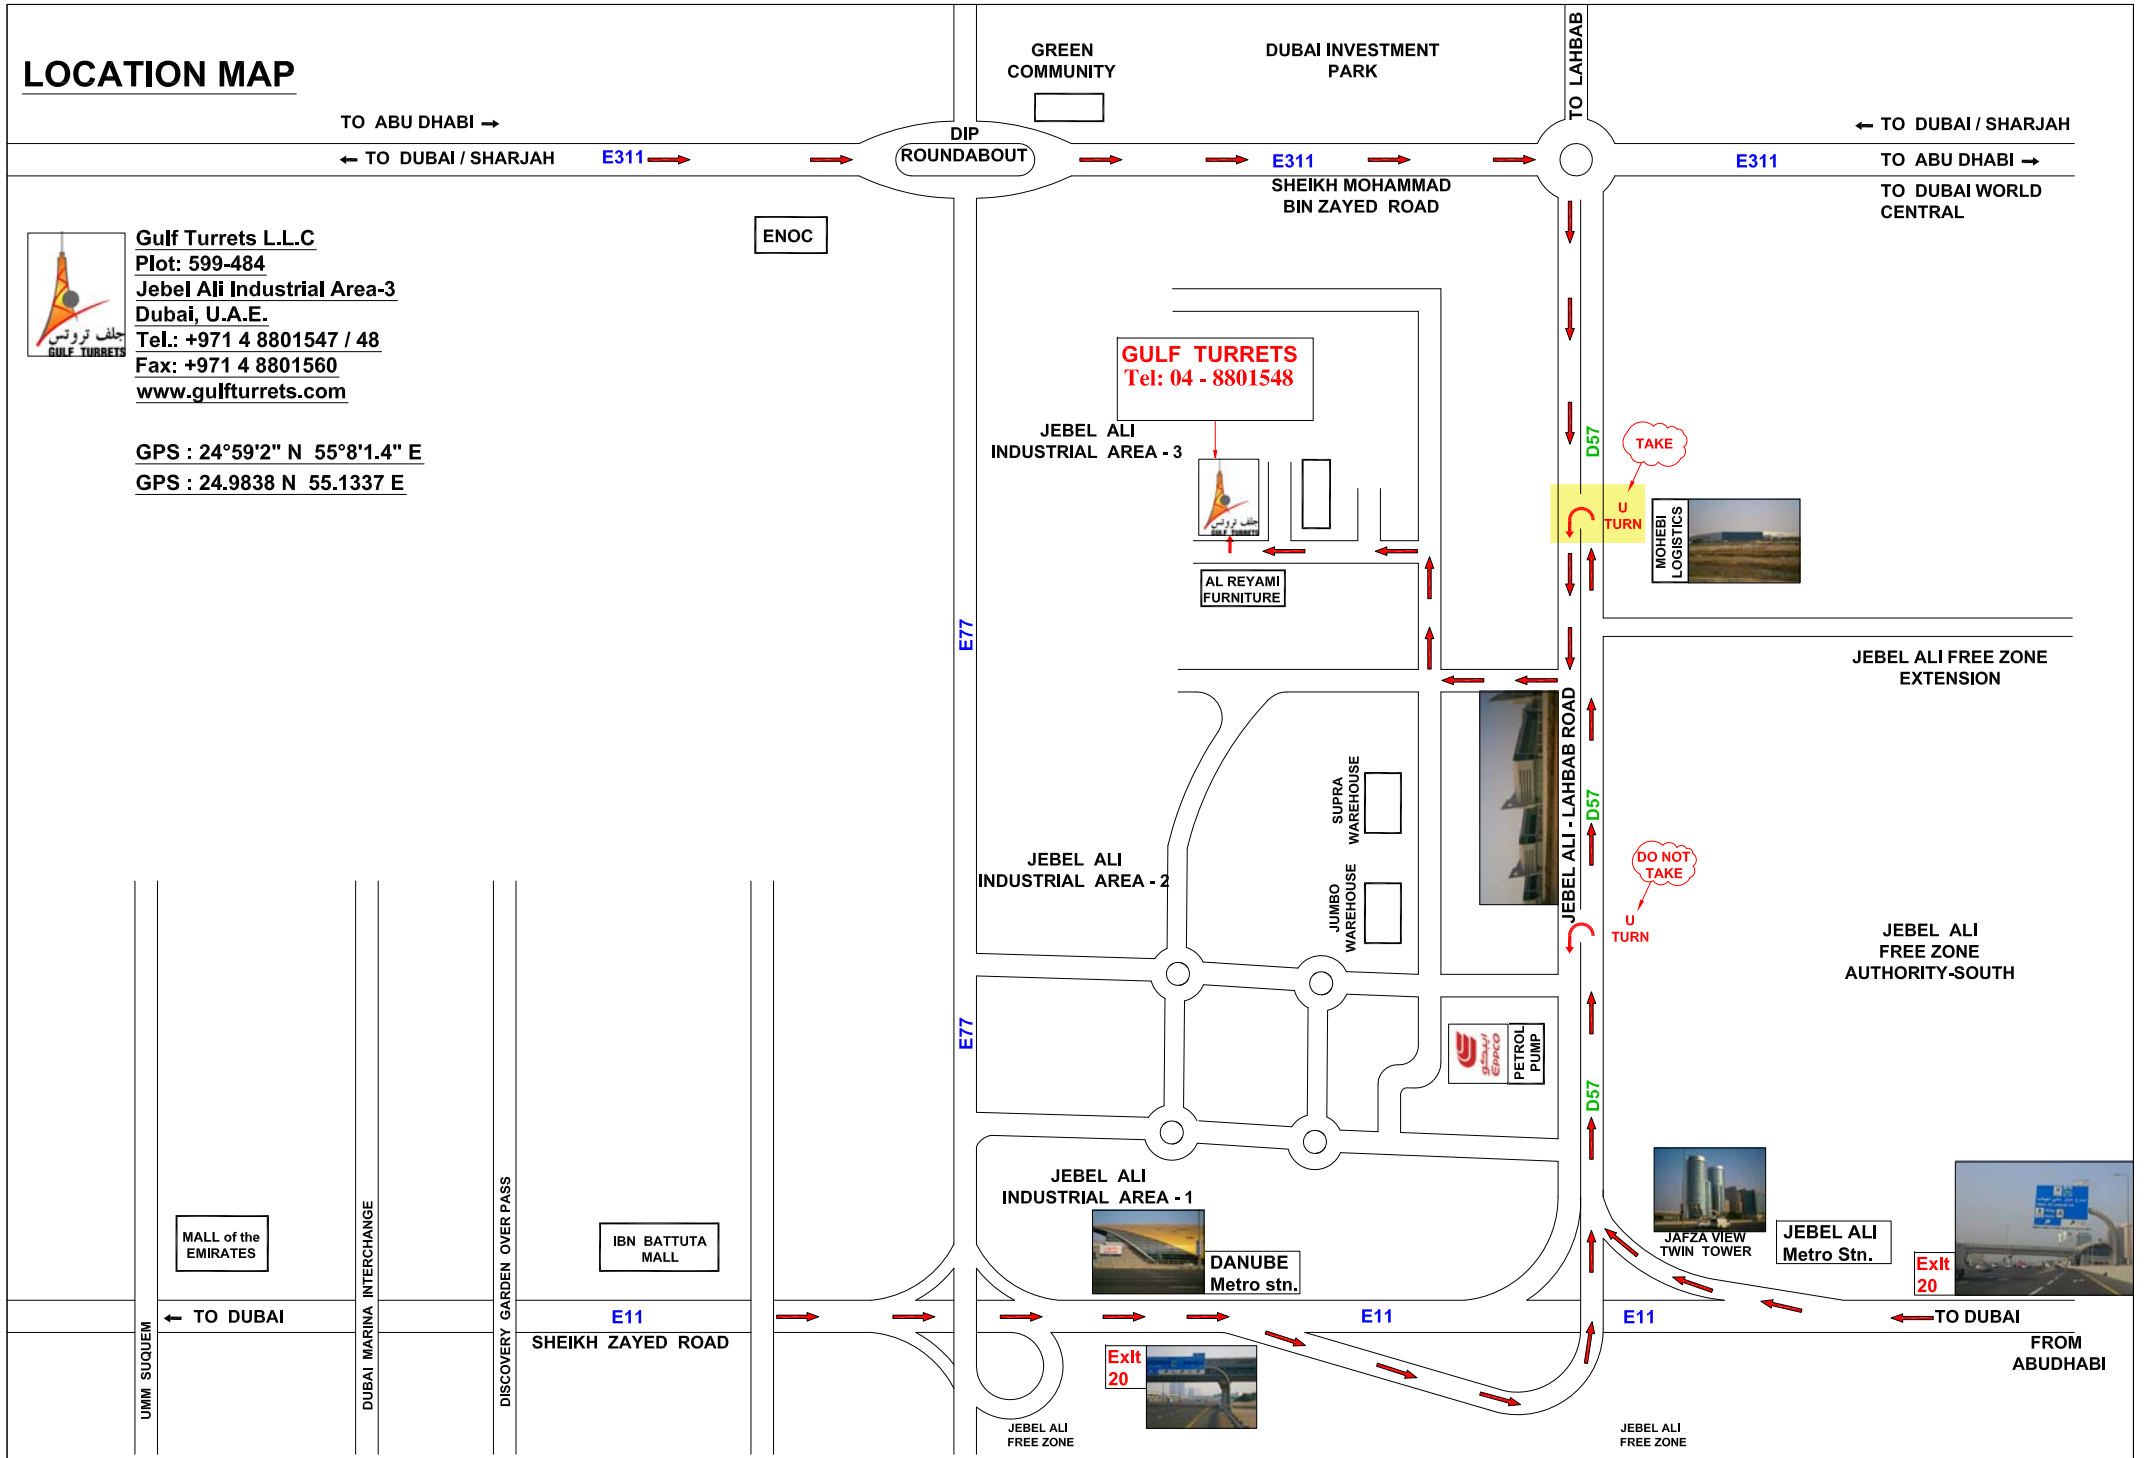

LOCATION MAP

Gulf Turrets L.L.C
 Plot: 599-484
 Jebel Ali Industrial Area-3
 Dubai, U.A.E.
 Tel.: +971 4 8801547 / 48
 Fax: +971 4 8801560
 www.gulfturrets.com

GPS : 24°59'2" N 55°8'1.4" E
 GPS : 24.9838 N 55.1337 E

MALL of the EMIRATES

IBN BATTUTA MALL

DANUBE Metro stn.

JEBEL ALI Metro Stn.

AL REYAMI FURNITURE

JUMBO WAREHOUSE
 SUPRA WAREHOUSE

JEBEL ALI INDUSTRIAL AREA - 1

JEBEL ALI INDUSTRIAL AREA - 2

E11

E11

← TO DUBAI

FROM ABUDHABI

JEBEL ALI FREE ZONE

JEBEL ALI FREE ZONE

UMM SUQUEIM

DUBAI MARINA INTERCHANGE

DISCOVERY GARDEN OVER PASS